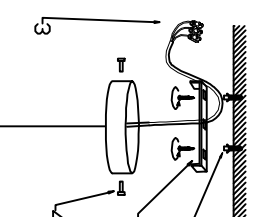

CEILING PAN SIZE:

FIXTURE SIZE:

ENGLISH

Specification of installation

In order to ensure safety use, please notice the following items:

- Read and understand the whole Specification.
- Suitable for the use of 220-240V and 50-60Hz.
- Please wear gloves as maintenance and avoid rot on the surface of plating.
- Must be installed on the fixed places and be checked annually.
- Please turn off the lighting source by soft cloth as cleaning prohibited to use of rough detergent.
- Please connect with the local sales service center when there are any abnormality.

- 1 Wall anchor
- 2 Mounting
- 3 Terminal
- 4 Self-tapping screw
- 5 glass shade
- 6 ring E27
- 7 E27 bulb

CAMPANELLA SP1 CHROME/SMOKE