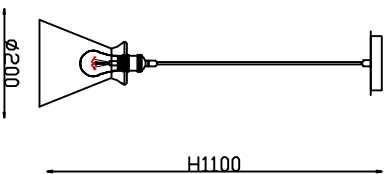

CEILING PAN SIZE:

FIXTURE SIZE:

ENGLISH

Specification of installation

In order to ensure safety use, please notice the following items:

- Read and understand the whole Specification.
- Suitable for the use of 220-240V and 50-60Hz.
- Please wear gloves as maintenance and avoid rot on the surface of plating.
- Must be installed on the fixed places and be checked annually.
- Please turn off the lighting source by soft cloth as cleaning prohibited to use of rough detergent.
- Please connect with the local sales service center when there are any abnormality.

- 1 Wall anchor
- 2 Mounting
- 3 Terminal
- 4 Self-tapping screw
- 5 glass shade
- 6 ring E27
- 7 E27 bulb

CAMPANELLA SP1 CHROME/SMOKE