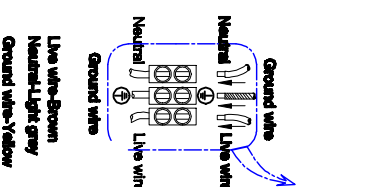

CEILING PAN SIZE:

FIXTURE SIZE:

ENGLISH

Specification of installation

In order to ensure safety use, please notice the following items:

- Read and understand the whole Specification.
- Suitable for the use of 220-240V and 50-60Hz.
- Please wear gloves as maintenance and avoid rot on the surface of plating.
- Must be installed on the fixed places and be checked annually.
- Please turn off the lighting source by soft cloth as cleaning prohibited to use of rough detergent.
- Please connect with the local sales service center when there are any abnormality.

- 1 Wall anchor
- 2 Mounting
- 3 Terminal
- 4 Self-tapping screw
- 5 glass shade
- 6 ring E27
- 7 E27 bulb

CAMPANELLA SP1 CHROME/SMOKE