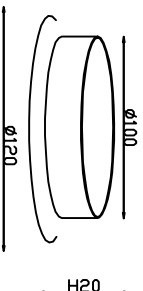

CEILING PAN SIZE:

FIXTURE SIZE:

ENGLISH

Specification of installation

In order to ensure safety use, please notice the following items:

- Read and understand the whole Specification.
- Suitable for the use of 220-240V and 50-60Hz.
- Please wear gloves as maintenance and avoid rot on the surface of plating.
- Must be installed on the fixed places and be checked annually.
- Please turn off the lighting source by soft cloth as cleaning prohibited to use of rough detergent.
- Please connect with the local sales service center when there are any abnormality.

- 1 Wall anchor
- 2 Mounting
- 3 Terminal
- 4 Self-tapping screw
- 5 glass shade
- 6 ring E27
- 7 E27 bulb

CAMPANELLA SP1 CHROME/SMOKE