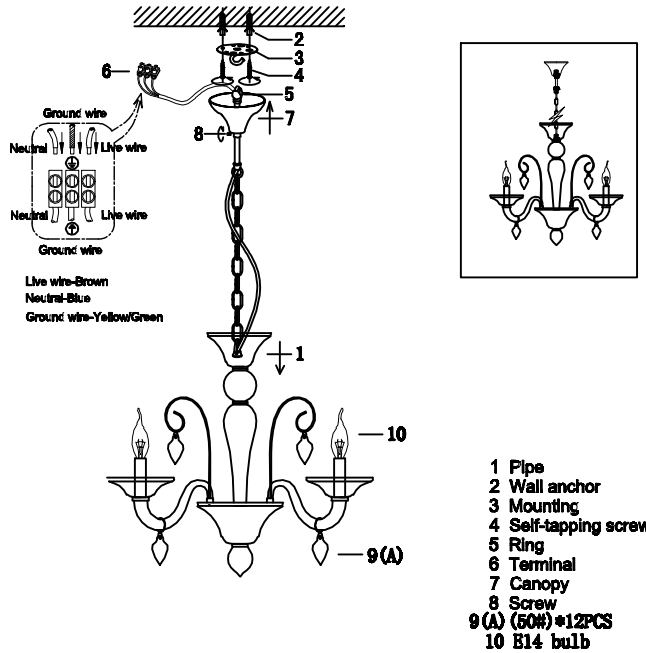

### Specification of Installation

In order to ensure safety use, please notice the following items:

- Read and understand the whole Specification.
- Suitable for the use of 220-240V and 50-60Hz.
- Please wear gloves as installment and avoid rot on the surface of plating.
- Must be installed on the fixed places and be checked annually.
- Please turn off the lighting source by soft cloth as cleaning prohibited to use of rotted detergent.
- Please connect with the local sales service center when there are any abnormality.

### FIXTURE SIZE: