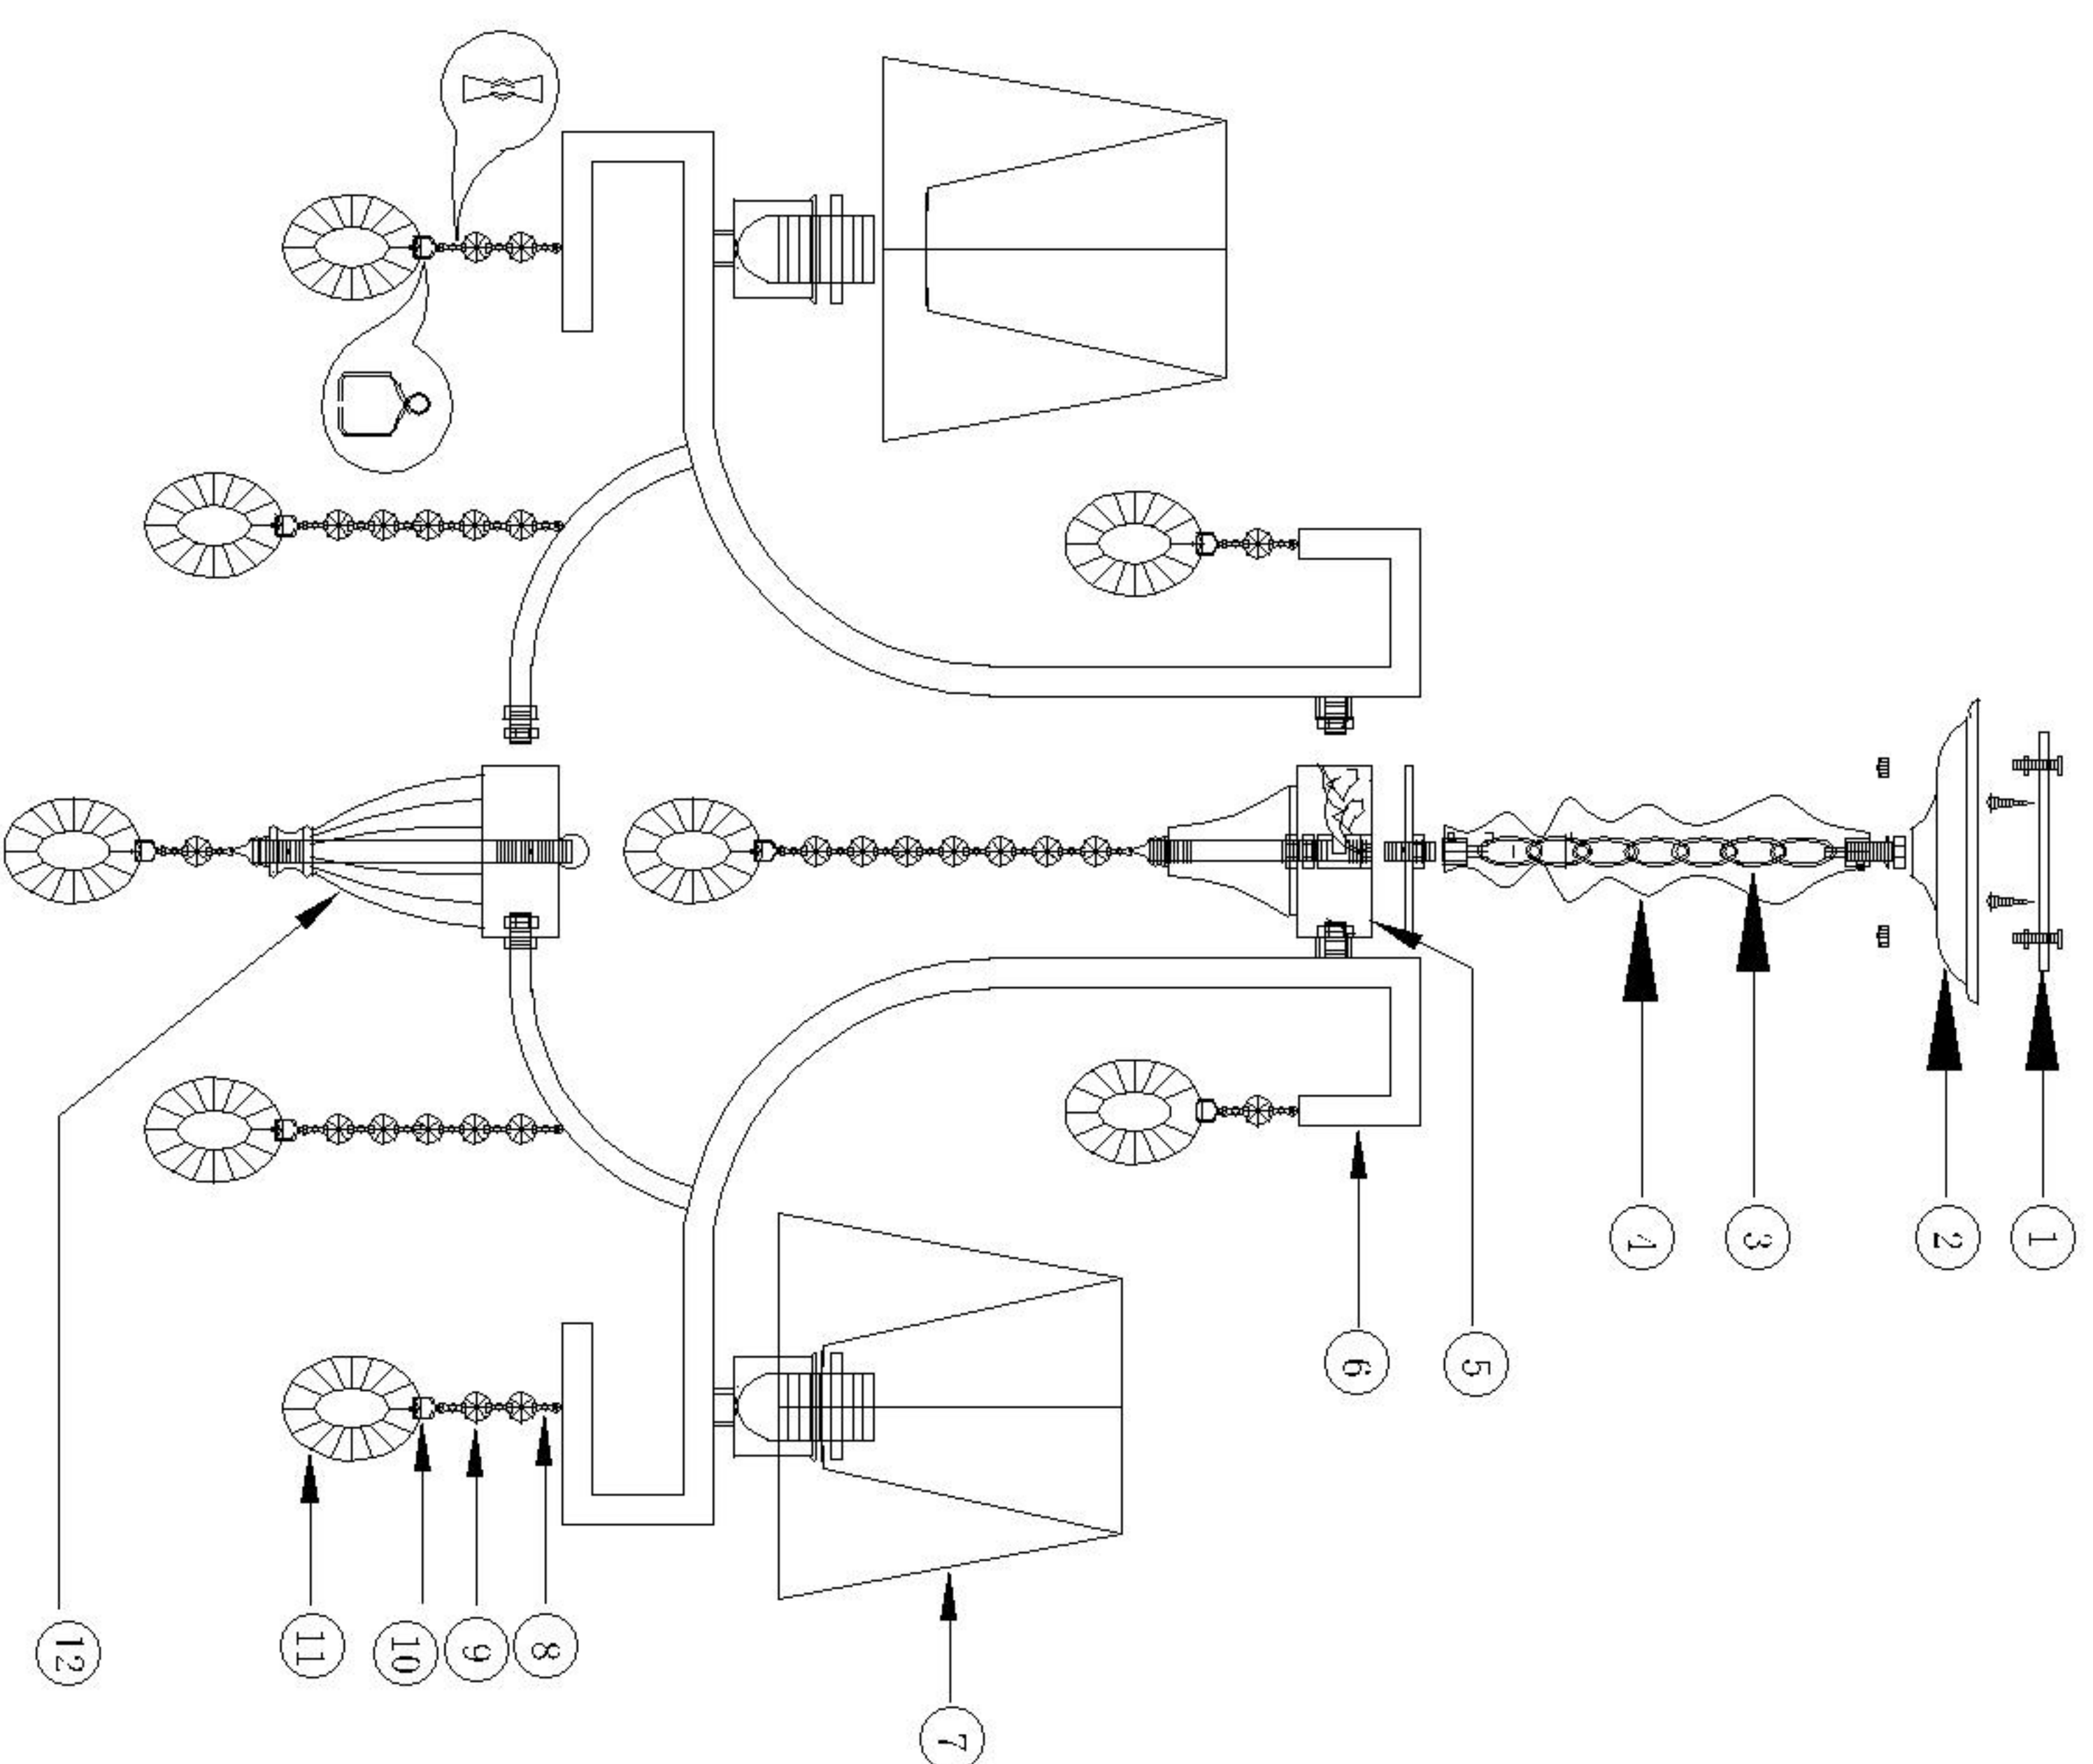

## Specification of installation

In order to ensure safety use, please notice the following items:

- Read and understand the whole Specification.
- Suitable for the use of 220-240V and 50-60Hz.
- Please wear gloves as installation and avoid rot on the surface of plating.
- Must be installed on the fixed places and be checked annually.
- Please turn off the lighting source by soft cloth as cleaning prohibited to use of rotted detergent.
- Please connect with the local sales service center when there are any abnormality.

## BEST SP5

- ① wall anchor
- ② ceiling pan
- ③ chain
- ④ chain cover
- ⑤ body
- ⑥ arm
- ⑦ shade

## CEILING PAN SIZE:

## FIGURE SIZE: