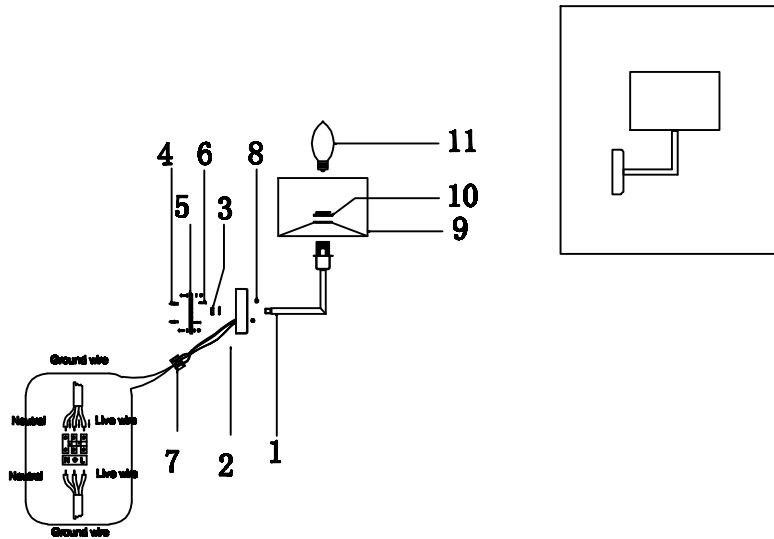

### Specification of installation

- In order to ensure safety use, please notice the following items
- Read and understand the whole Specification.
- Suitable for the use of 220-240V and 50-60HZ.
- Please wear gloves as installation and avoid rot on the surface of plating.
- Must be installed on the fixed places and be checked annually.
- Please turn off the lighting source by soft cloth as cleaning prohibited to use of rotted detergent.
- Please connect with the local sales service center when there are any abnormality.

Live wire-Brown  
Neutral-Blue  
Ground wire-Yellow/Green

- 1 Pipe
- 2 Lamp holder
- 3 Nut
- 4 Wall anchor
- 5 Hangs Taiwan
- 6 Tapping screw
- 7 Terminal
- 8 Nut
- 9 Shade
- 10 Rings
- 11 E14 bulb

Product coding:ASTA AP1

## BASE SIZE

## FIXTURE SIZE