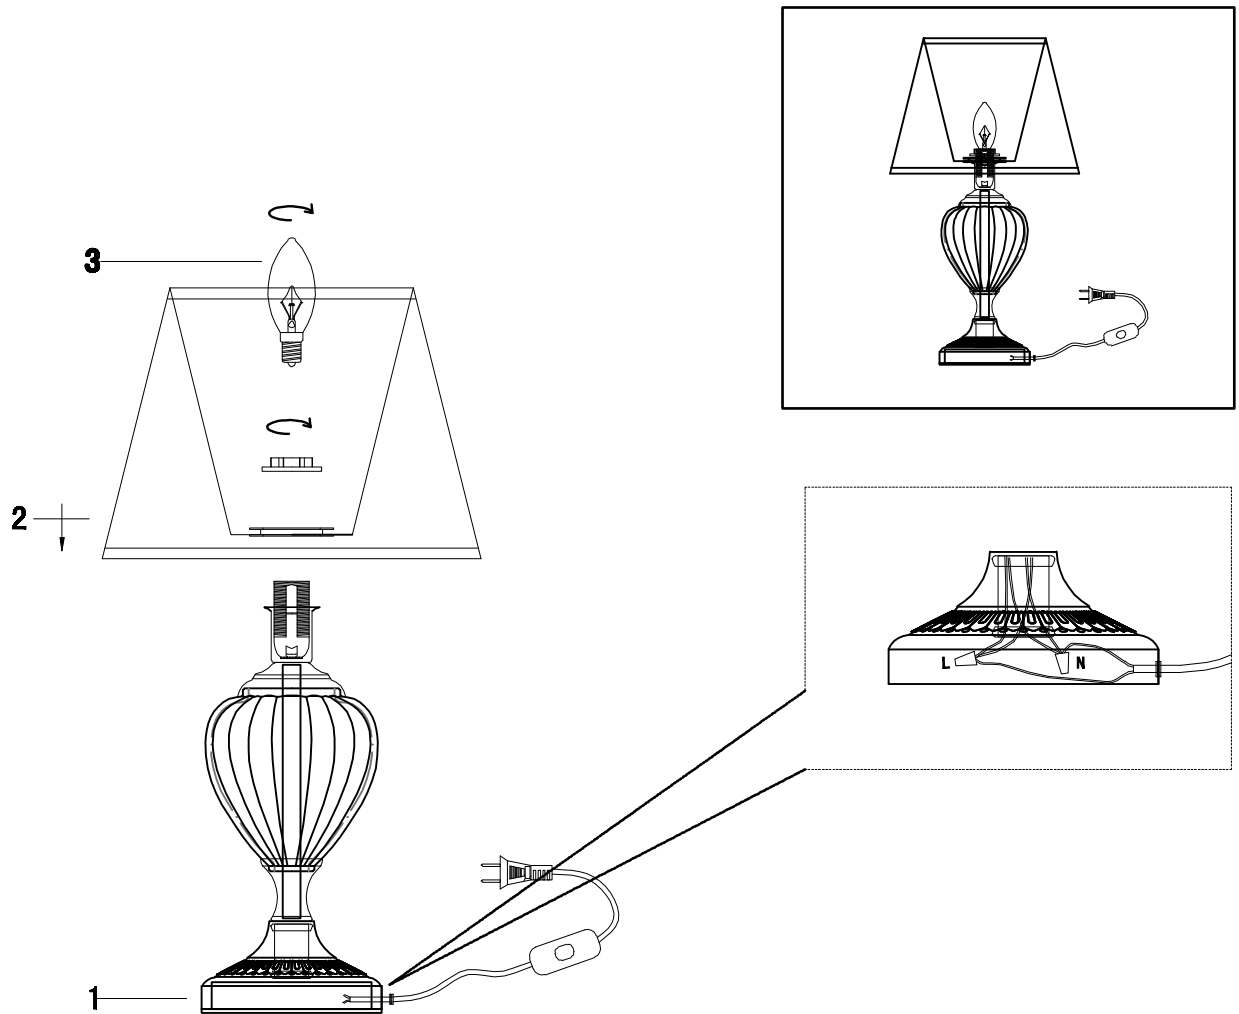

ENGLISH

Specification of installation

In order to ensure safety use, please notice the following items:

- Read and understand the whole Specification.
- Suitable for the use of 220~240V and 50~60Hz.
- Please wear gloves as installment and avoid rot on the surface of plating.
- Must be installed on the fixed places and be checked annually.
- Please turn off the lighting source by soft cloth as cleaning prohibited to use of rotted detergent.
- Please connect with the local sales service center when there are any abnormality.

- 1 Base
- 2 Cover
- 3 E14 bulb

Product coding:ALMA WHITE LG1

BASE SIZE:

FIXTURE SIZE: