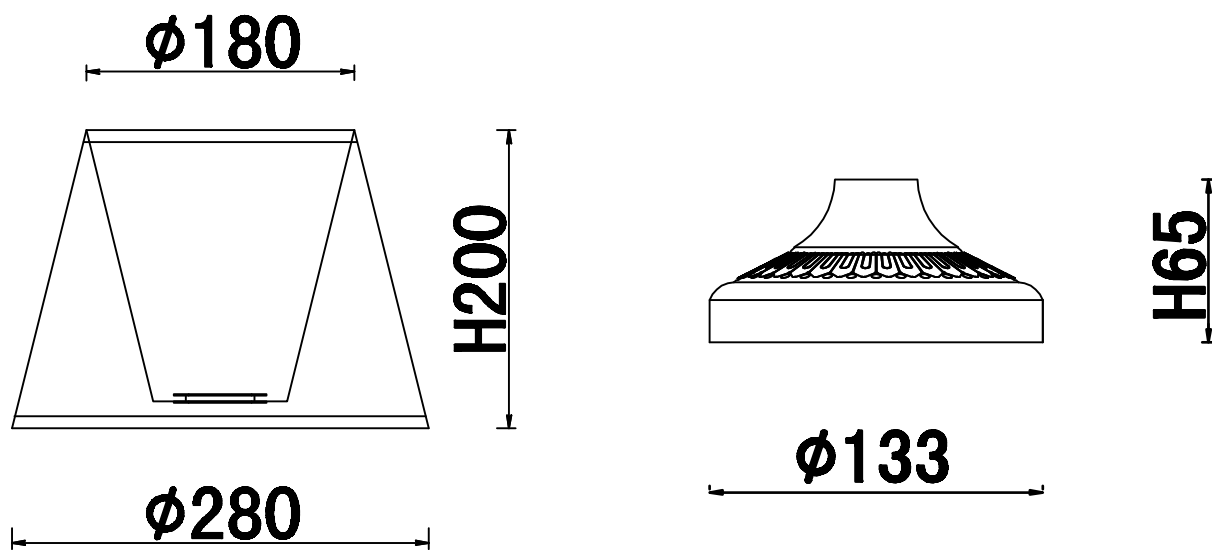

- 1 Base
- 2 Cover
- 3 E14 bulb

Product coding:ALMA WHITE LG1

BASE SIZE:

FIXTURE SIZE: